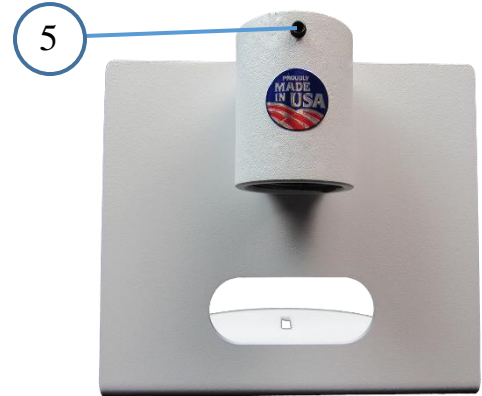

HuddleCamHD

Small Universal Ceiling Mount

Model Number: HCM-1C
<http://huddlecamed.com/mounts/>

KEY FEATURES

- Mounts to ceiling using standard 1" NPT pipe
- White powder coat finish provides long lasting durability
- Universally compatible with all center mount cameras
- Pipe and ceiling flange not included
- 10-Year warranty

COMPATIBILITY

- All small based HuddleCamHD cameras
- All PTZOptics cameras
- Most small based SONY, Panasonic, Cisco, Polycom and Vaddio cameras with a 1/4-20 mounting hole

This universal thin profile ceiling mount was designed specifically for an ideal way to ceiling mount a camera under any ceiling type. Constructed from heavy gauge steel, this mount comes with a 10 year manufacture warranty.

- 1. Slot for 1/4-20 machine screw**
Secures camera to mount
- 2. Mount Base**
5 11/16" wide universal metal camera tray
- 3. Cable Access**
Convenient cable access through mount and pipe
- 4. Integrated 1" NPT nipple**
Allows mounting upright or upside down.

- 5. 10-32 set screw**
Secures 1" NPT pipe to mount

Specifications

Size & Weight	
Dimensions (in.)	5-11/16"W x 9-7/8"D x 5-1/16"H
Dimensions (mm.)	145W x 251D x 129H
Weight (lbs.)	2.5
Weight (kg.)	1.14

What's in the Box	
Camera Mount	
Mounting Hardware	(1) 1/4-20 mounting screw
	(1) 10-32 x 1/4" cup point set screw
	(1) 3/32" long arm hex wrench (for set screw)
	(2) 1/4" washers