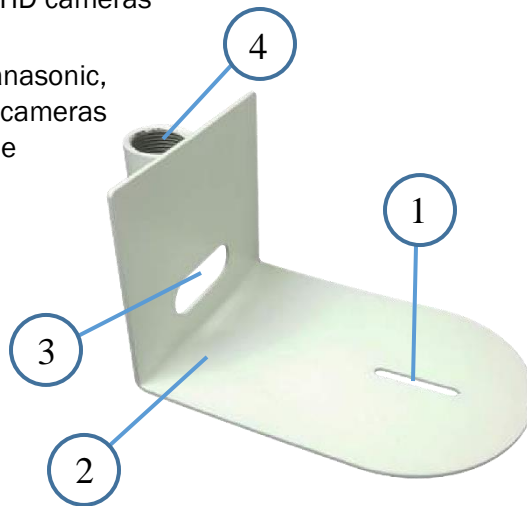

HuddleCamHD

Small Universal Ceiling Mount

Model Number: HCM-1C
<http://huddlecamed.com/mounts/>

KEY FEATURES

- Mounts to ceiling using standard 1" NPT pipe
- White powder coat finish provides long lasting durability
- Universally compatible with all center mount cameras
- Pipe and ceiling flange not included
- 10-Year warranty

COMPATIBILITY

- All small based HuddleCamHD cameras
- All PTZOptics cameras
- Most small based SONY, Panasonic, Cisco, Polycom and Vaddio cameras with a 1/4-20 mounting hole

This universal thin profile ceiling mount was designed specifically for an ideal way to ceiling mount a camera under any ceiling type. Constructed from heavy gauge steel, this mount comes with a 10 year manufacture warranty.

- 1. Slot for 1/4-20 machine screw**
Secures camera to mount
- 2. Mount Base**
5 11/16" wide universal metal camera tray
- 3. Cable Access**
Convenient cable access through mount and pipe
- 4. Integrated 1" NPT nipple**
Allows mounting upright or upside down.

- 5. 10-32 set screw**
Secures 1" NPT pipe to mount

Specifications

Size & Weight	
Dimensions (in.)	5-11/16"W x 9-7/8"D x 5-1/16"H
Dimensions (mm.)	145W x 251D x 129H
Weight (lbs.)	2.5
Weight (kg.)	1.14

What's in the Box	
Camera Mount	
Mounting Hardware	(1) 1/4-20 mounting screw
	(1) 10-32 x 1/4" cup point set screw
	(1) 3/32" long arm hex wrench (for set screw)
	(2) 1/4" washers